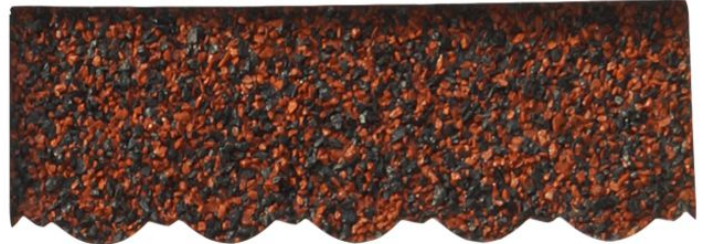

Quality Without Compromise

Magnum Roof CladsTM
We've Got You Covered

We've Got You Covered

M GROUP
BEYOND DREAMS

C O L O R
&
P R O F I L E
C A T A L O G U E

MRC202 BROWN

MRC303 SAPPHIRE

MRC204 GREY WHITE

MRC205 BRICK RED

MRC203 DARK GREEN

MRC201 BEIGE RED

MRC1105 HENNA

MRC1122 CHEST NUT

MRC1111 SANDAL BROWN

MRC1109 AUBURN

COLOURS

Types

NOPAD TILE

CLASSICAL TILE (SEVEN WAVE)

CLASSICAL TILE (SIX WAVE)

ROMAN TILE

NOSEN TILE

WOOD TILE

FLAT TILE